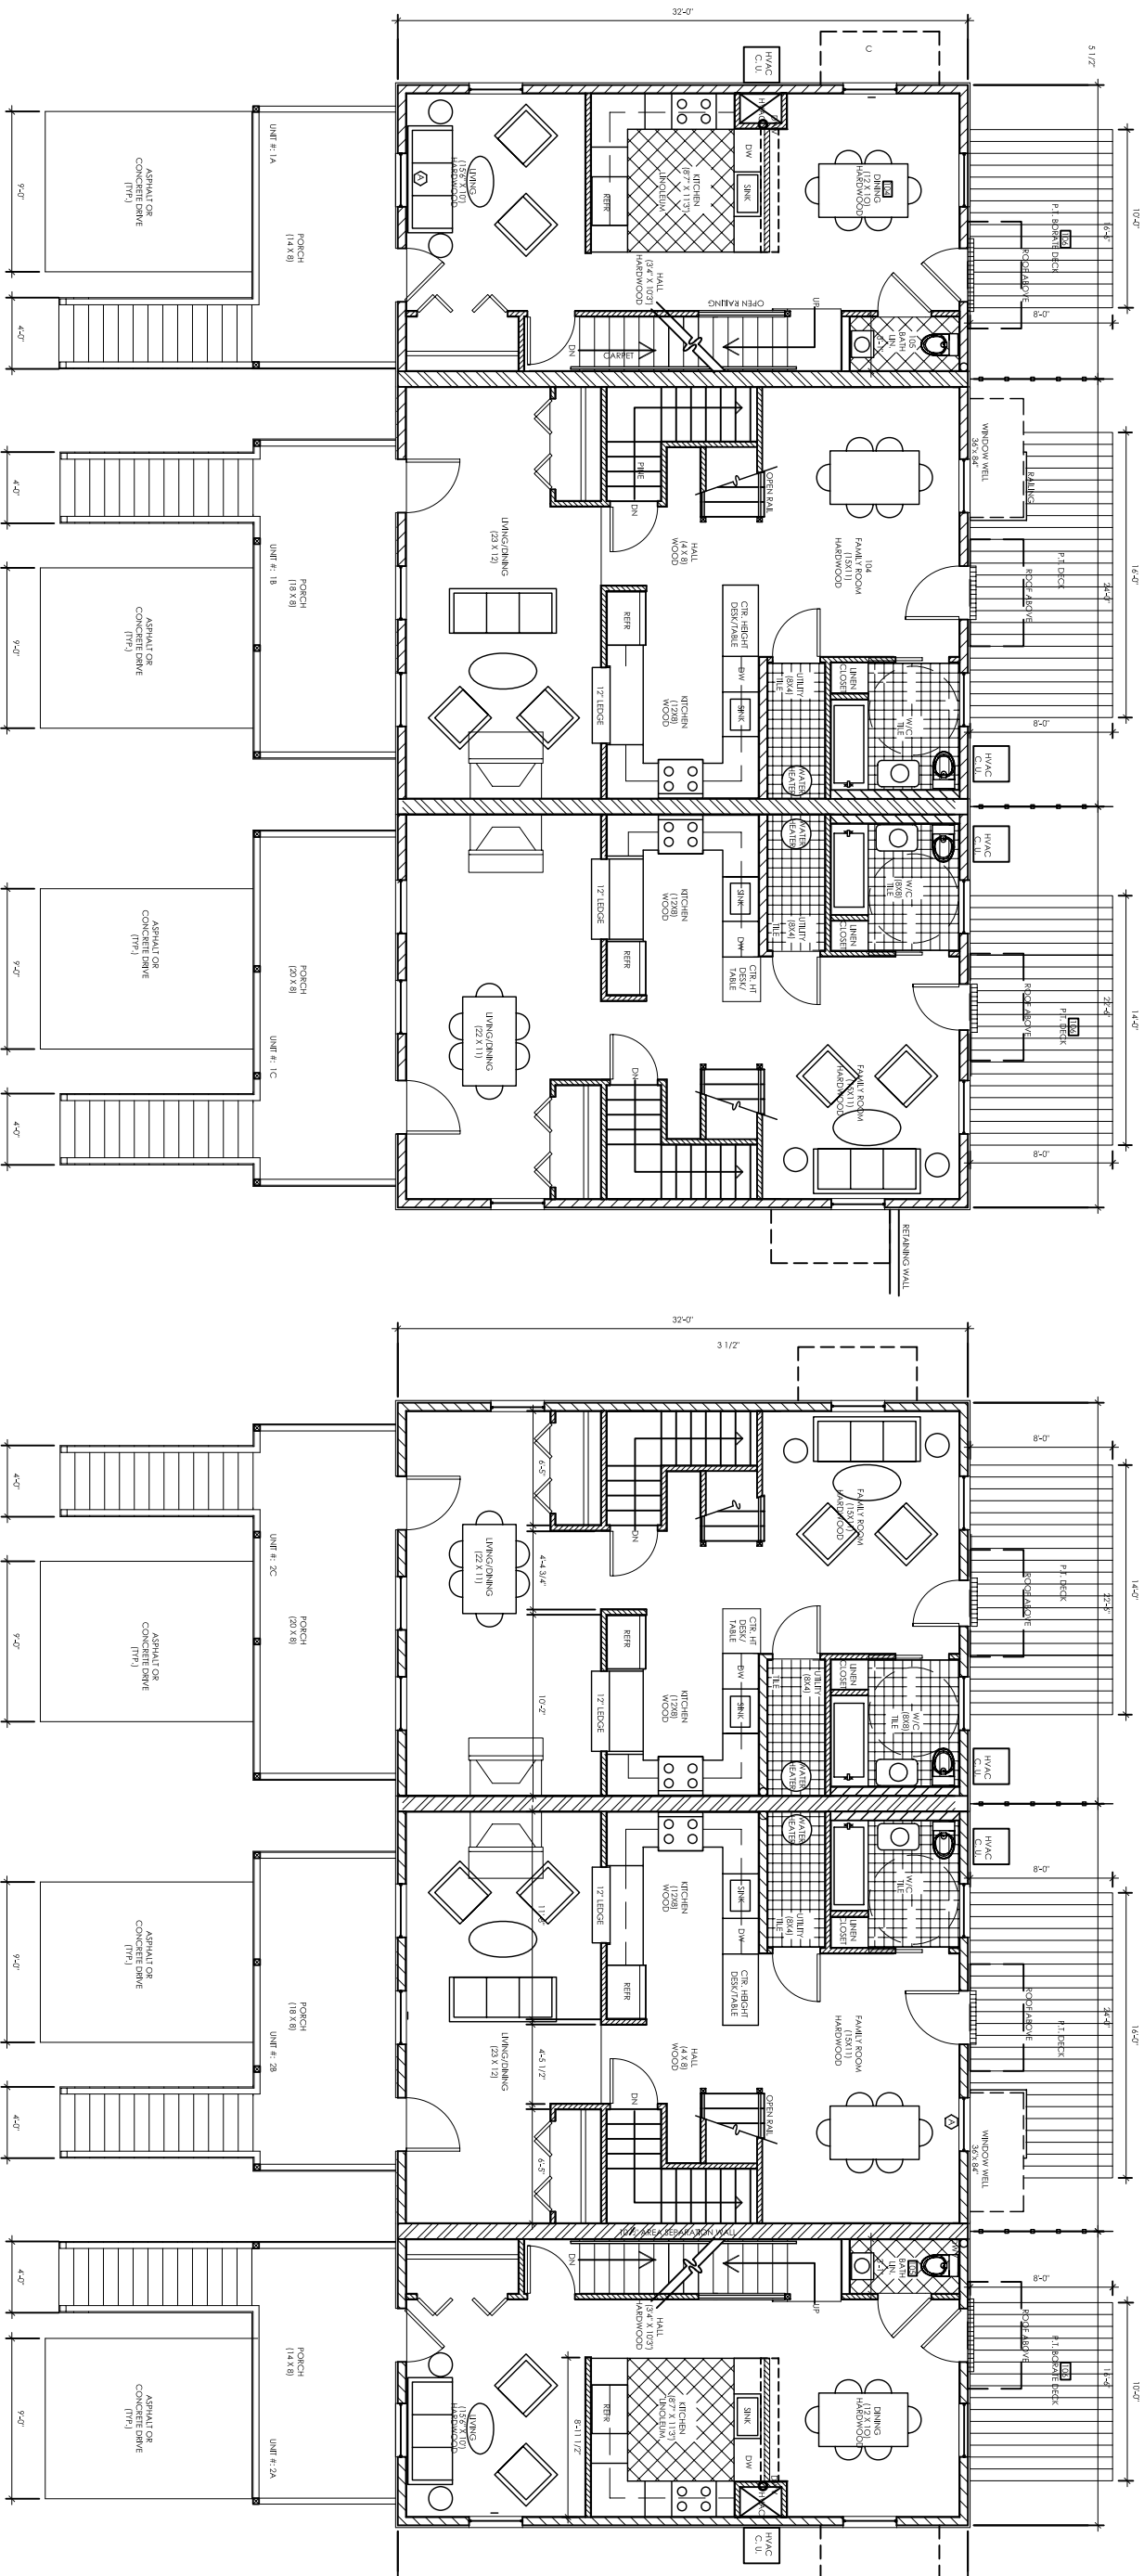

THE FIELDS AT VENABLE
JOHN STREET
CHARLOTTESVILLE, VA
PIEDMONT HOUSING ALLIANCE
111 MONTICELLO AVE./ #104
CHARLOTTESVILLE, VA 22902

1 FIRST FLOOR PLAN