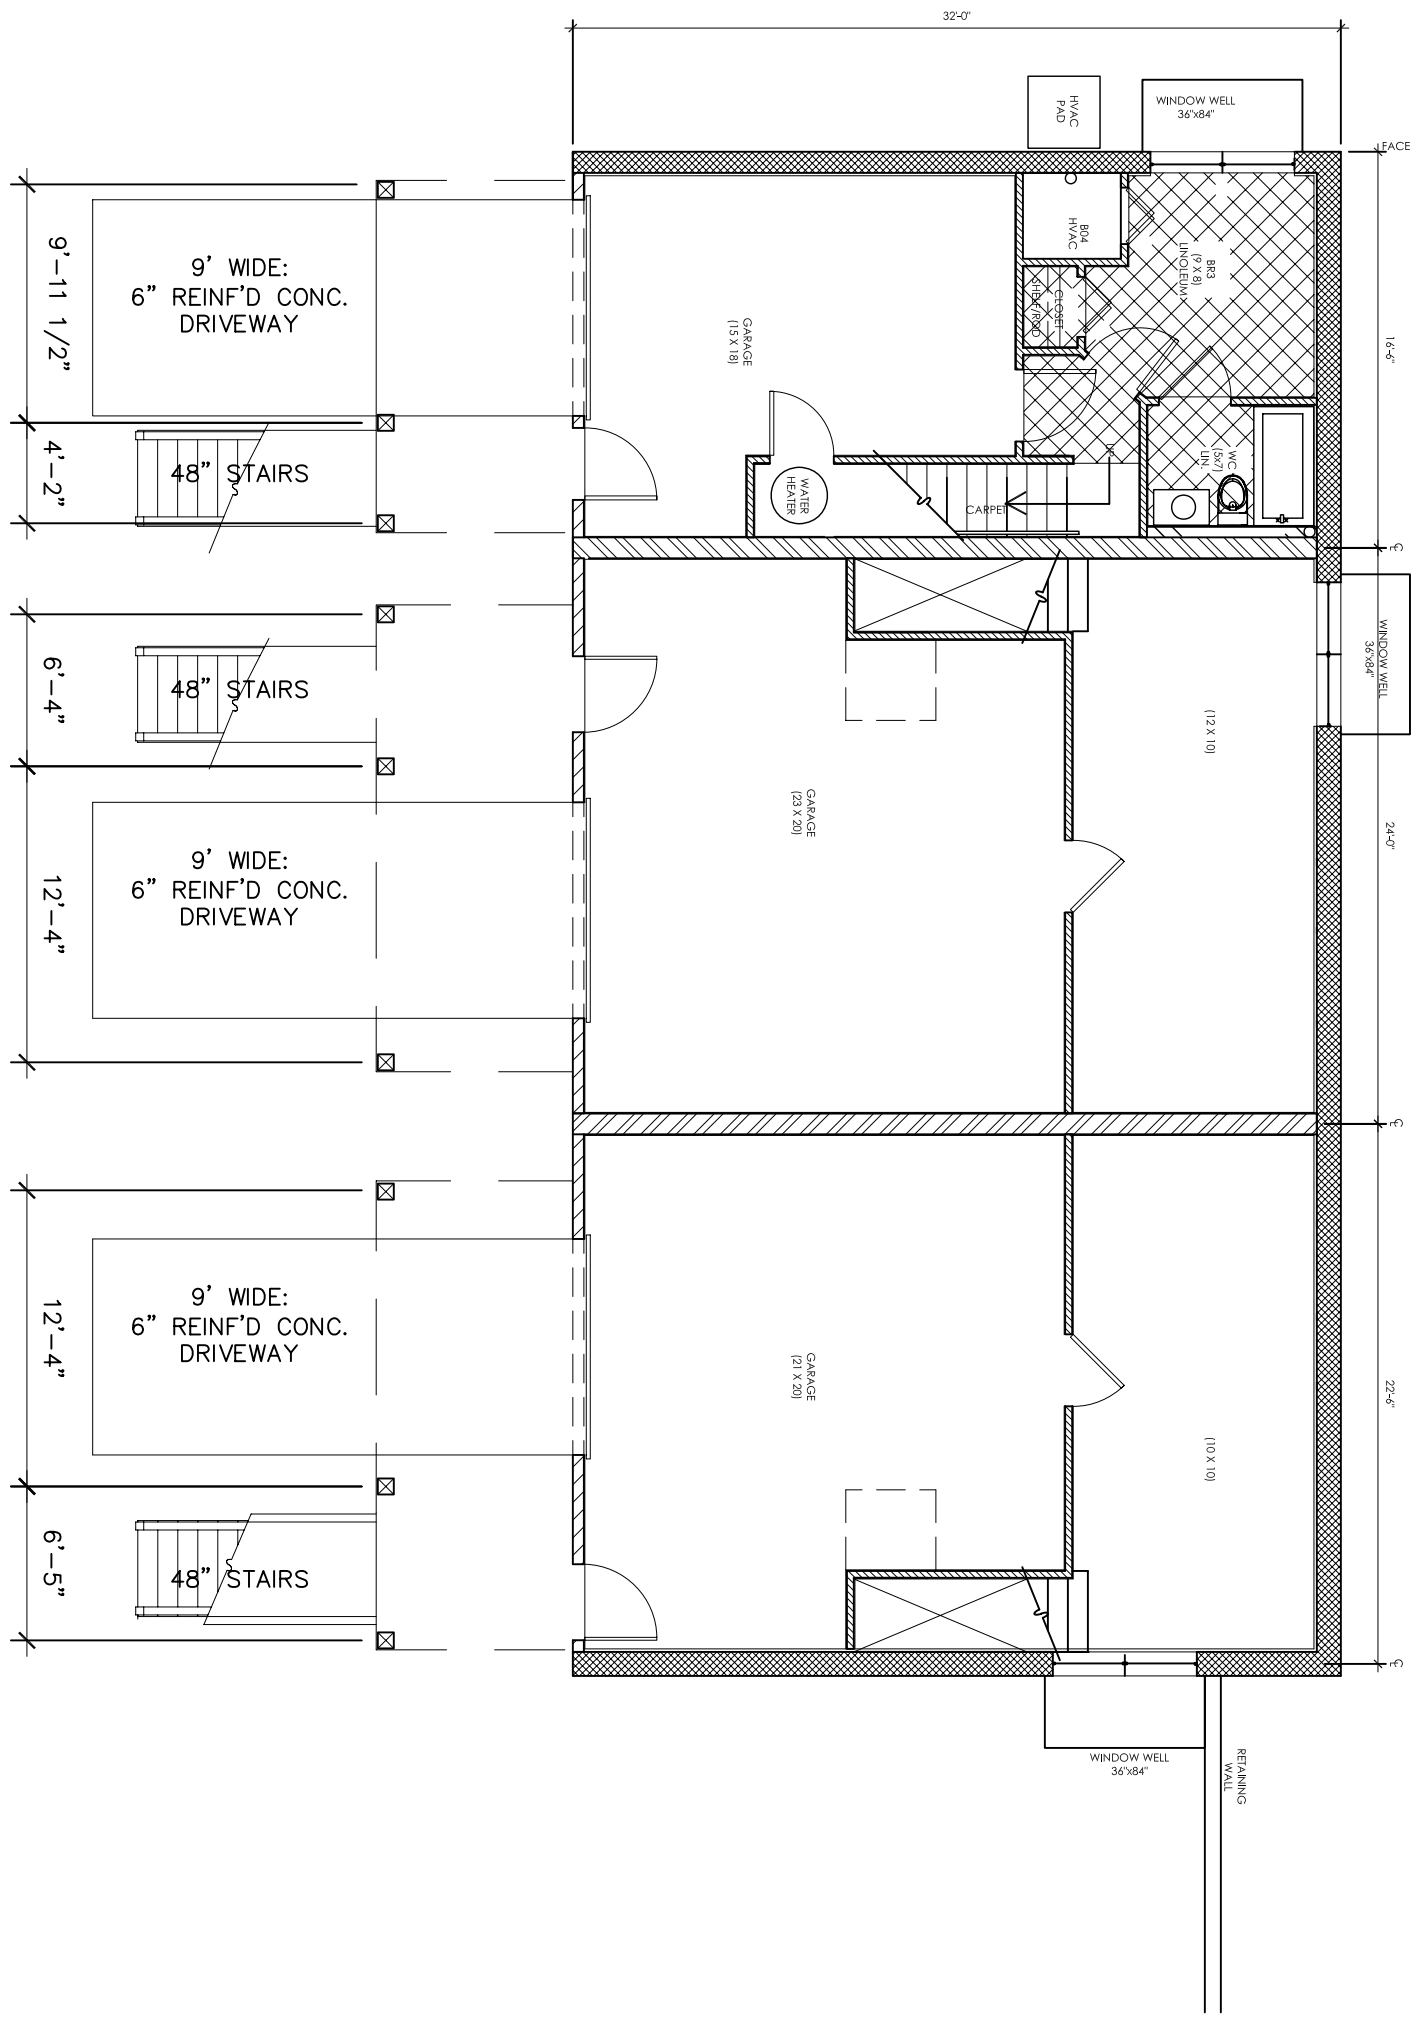

THE FIELDS AT VENABLE
JOHN STREET
CHARLOTTEVILLE, VA
PIEDMONT HOUSING ALLIANCE
111 MONTICELLO AVE./ #104
CHARLOTTEVILLE, VA 22902

1 BASEMENT PLAN

BASEMENT

A3

SEPTEMBER 11, 2008